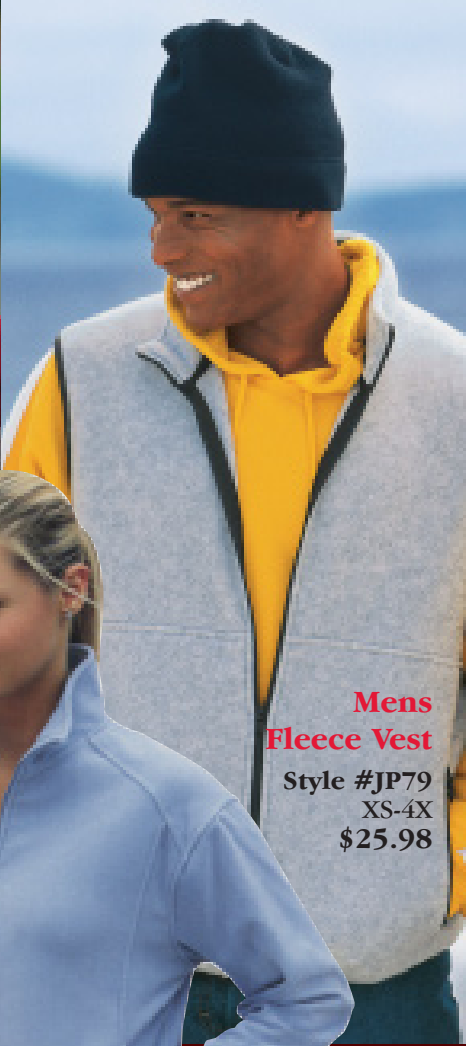

Ladies' Soft Shell Techno Fleece Jacket

Style #78018
S-3X
\$57.99

Men's Soft Shell Techno Fleece Jacket

Style #88090
S-5X
\$57.99

Mens Fleece Half Zip

Style #JP78
XS-4X \$29.98

Mens Fleece Vest

Style #JP79
XS-4X
\$25.98