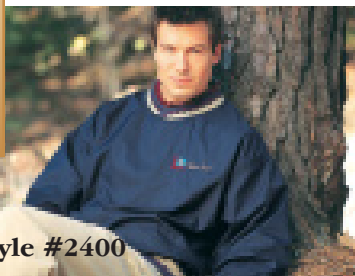

S-2XL Colors: Sky Blue, Pink, Lilac, Red, Navy

\$31.99

has everyone and everything covered

O
U
T
E
R
W
E
A
R

Style #682

Style #679

Style #8350

Style #7600

Style #2120

Style #7550

Style #2500

Style #2560

Style #2400

Style #5300

Style #5050

Style #6000

Style #5400

Style #6800

Style #2860

Style #2100

Style #2000

Style #1700

Style #1000

Style #1500

Style #9300

The biggest selection

The broadest range of apparel

*The greatest range of sizes
Youth Small to Ladies' Sizes
to Men's 6XL.*

Style #9600

Style #3600

Style #3000

Style #3400