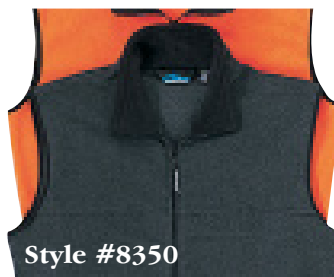

Contoured cut. Distinctive styling.

Men's Endurance

Style #400301

S-2XL Colors: Red, Navy, Sky Blue, Black

\$31.99

Lycra cuff for ease of movement

Women's Endurance

Style #400401

S-2XL Colors: Sky Blue, Pink, Lilac, Red, Navy

\$31.99

has everyone and everything covered

O
U
T
E
R
W
E
A
R

Style #682

Style #679

Style #8350

Style #7600

Style #2120

Style #7550

Style #2500

Style #2560

Style #2400

Style #5300

Style #5050

Style #6000